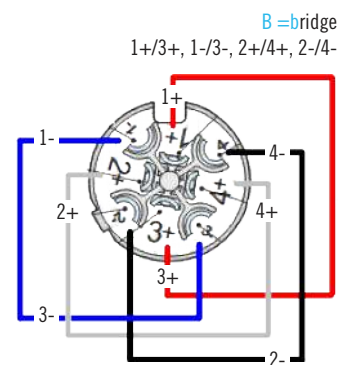

technical data

cable
cable typ 2x LSC440YS (2x 4.0 mm²) speaker cable
cable jacket PVC
cross section 4 mm²

connectors
connector 1 1x speakON 8p. male / Neutrik
connector 2 2x speakON 8p. female / Neutrik

technische daten

kabel
kabeltyp 2x LSC440YS (2x 4,0 mm²) lautsprecher kabel
kabelmantel PVC
querschnitt 4 mm²

steckverbinder
anschluss 1 1x speakON 8p. male / Neutrik
connector 2 2x speakON 8p. female / Neutrik

SYT8M-T8FB
 Line Array Adapter TOP & SUB

order / variations

bestellung / variationen

order code bestell-nr.	fanout length spleißlänge [mm]	type typ	input input	output output	colour farbe
SYT8M-T8FB-01.5	1500	TOP / SUB	1x speakON 8p. male	2x speakON 8p. female	black / schwarz
SYT8M-T8FB-03.0	3000	TOP / SUB	1x speakON 8p. male	2x speakON 8p. female	black / schwarz